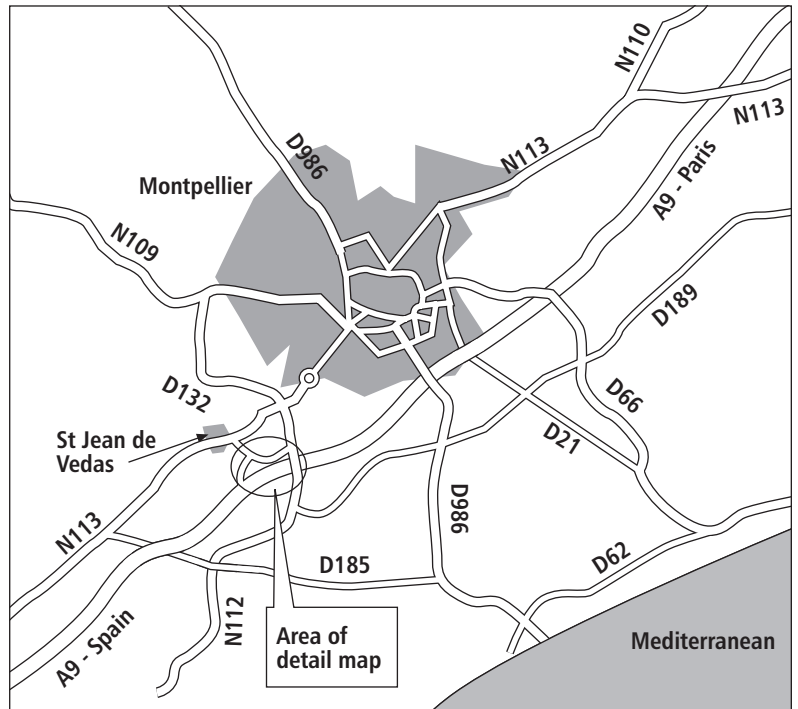

Pick-up /Drop-off Details

Coach Telephone number:

00 44 7740 880280

UK office:

00 44 1430 422111

Telephone/Shelter and toilets are available in MacDonalds 50 metres away. If you are waiting in you will see the coach approaching.