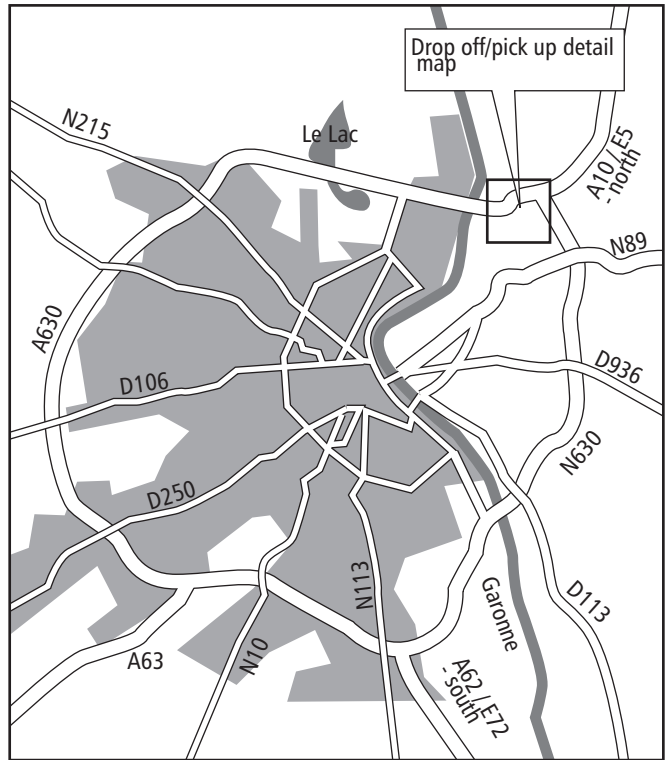

Pick-up / Drop-off Details

Pick-up /Drop-off Details

Coach Telephone number:

00 44 7740 880280

UK office:

Day: 00 44 1430 422111

Eves: 00 44 1430 422111

N.B. The drop off / pick up point is near to the loading bays for Castorama

Drop off and pick up
Opposite Builders Merchants
Espace Fasade, 2 Chemin
Archêveque, 33310, Lormont

Follow arrows to find cycle route to centre.