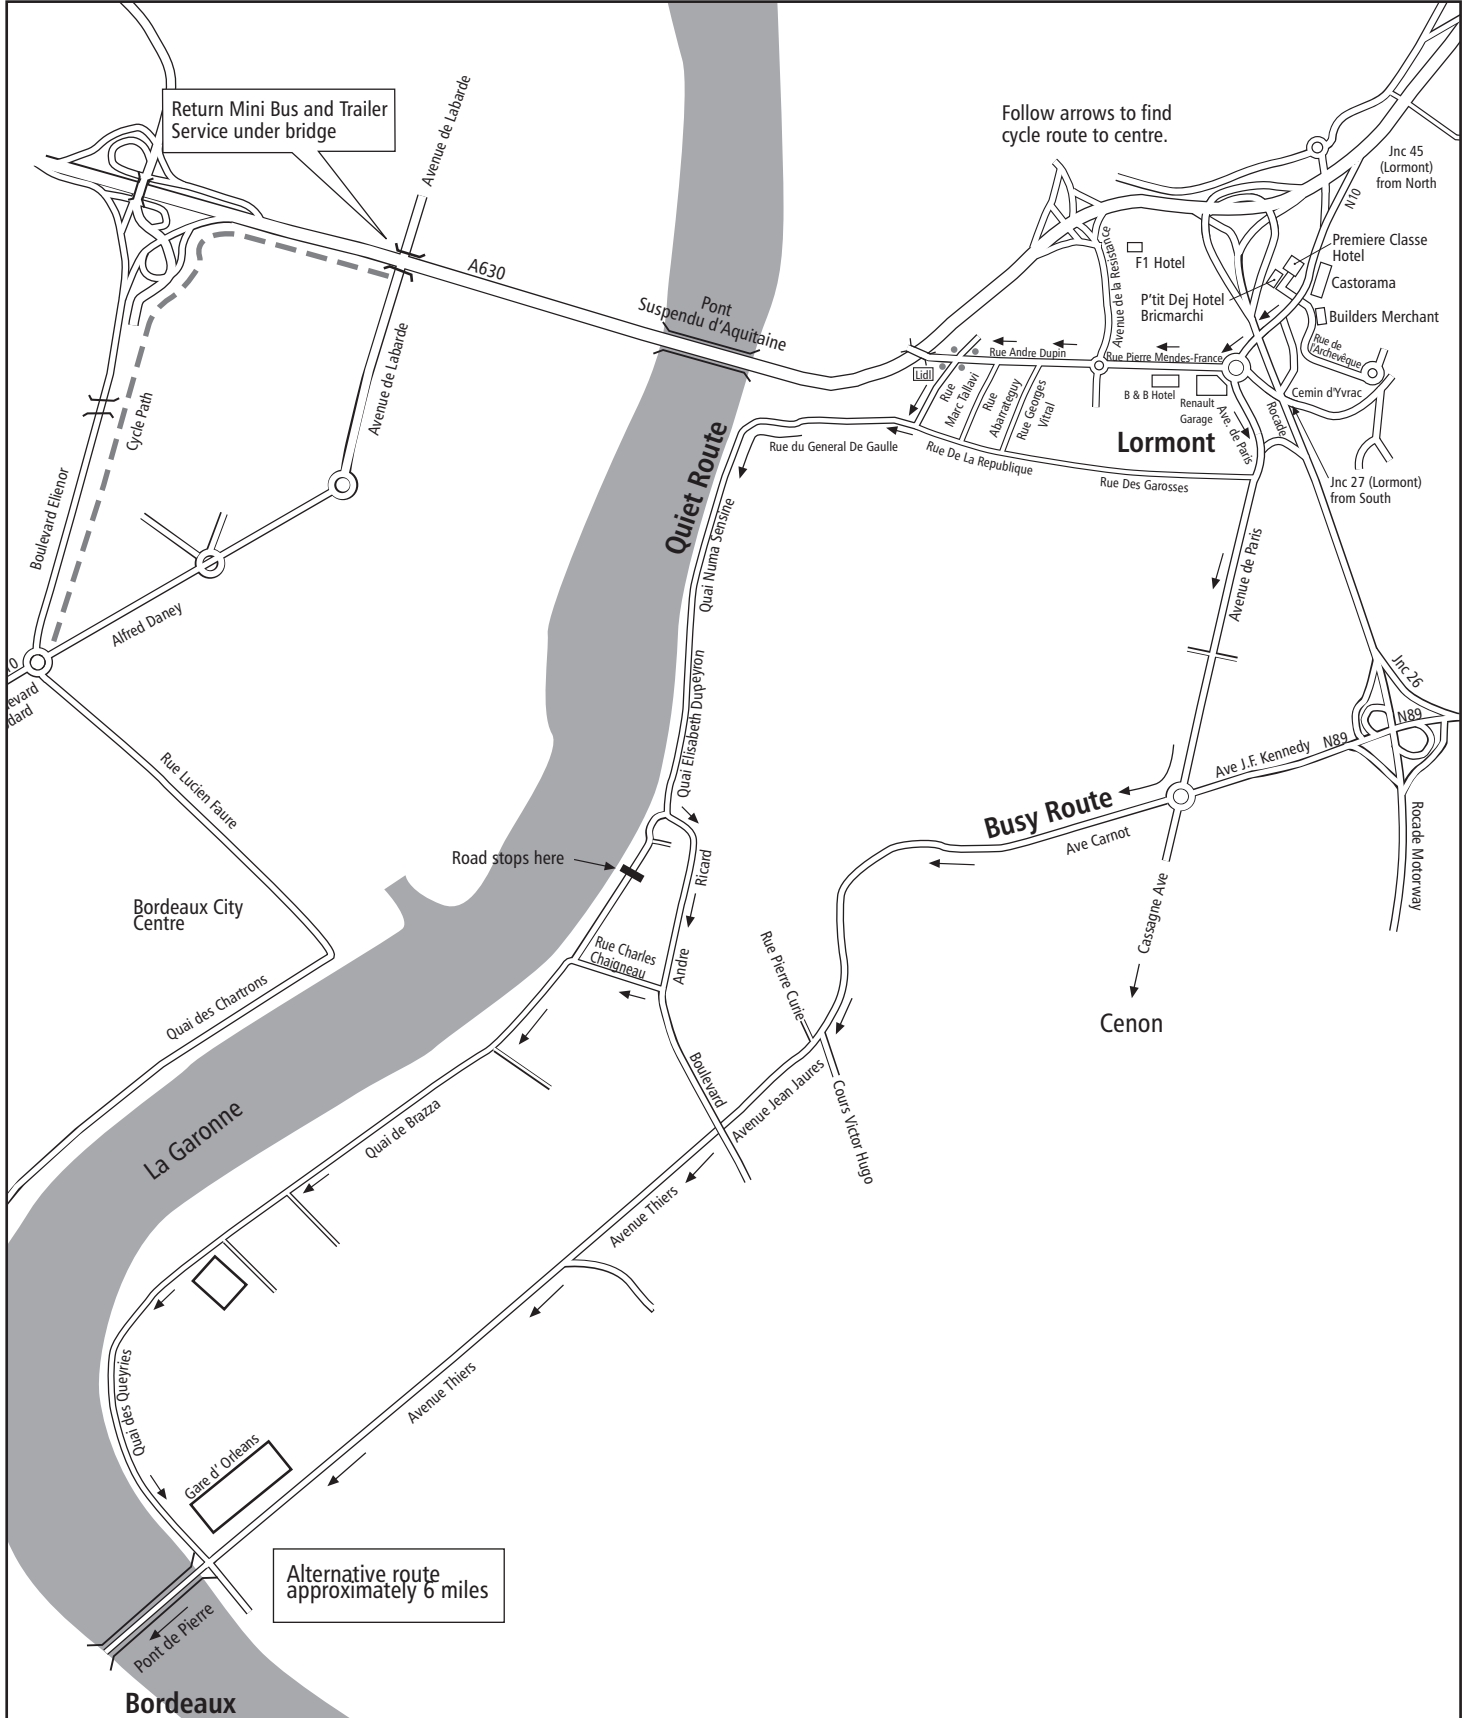

Pick-up / Drop-off Details