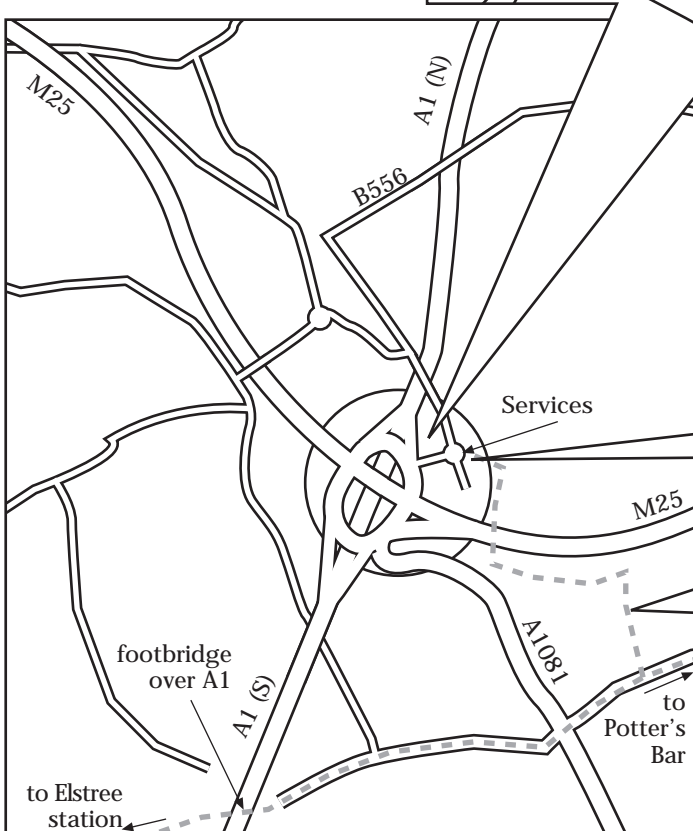

Pick-up /Drop-off Details

North London

Point 10

UK - pref A

Coach Telephone numbers:
Spain/Mediterranean/Atlantic:
00 44 7740 880280

UK office:
Day: 00 44 1430 422 111
Eves: 00 44 1430 422 111

The South Mimms service area can be reached without travelling on major roads by using part of Sustrans Route 12 as shown here by a dotted grey line. Refer to OS Landranger Sheet 166 and Sustrans web site for further details.

There is access to the service area via a stile and gap in the fence for cycles behind the Day's Inn.

Dancer's Hill. Start of Sustrans Route 12, Potter's Bar to Stevenage. The route passes under the M25 to South Mimms.