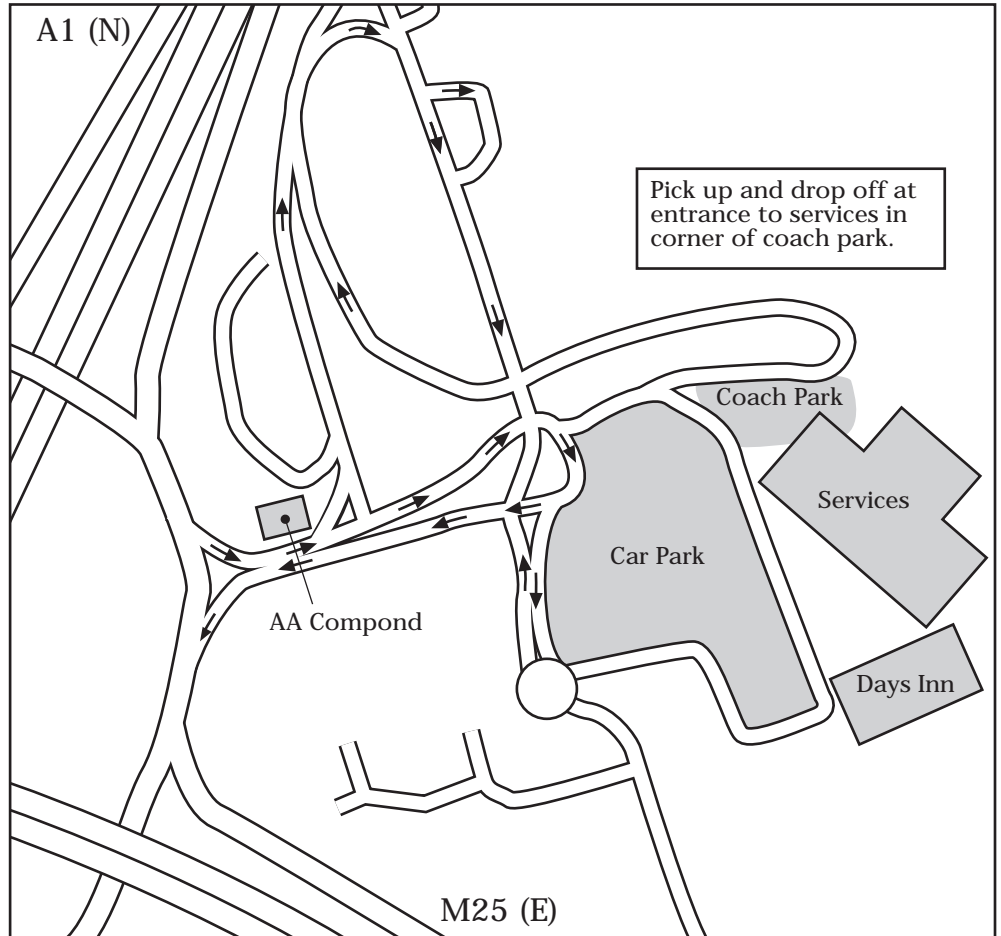

Pick-up /Drop-off Details

North London

Point 10

UK - pref A

Coach Telephone numbers:
Spain/Mediterranean/Atlantic:
00 44 7740 880280

UK office:
Day: 00 44 1430 422 111
Eves: 00 44 1430 422 111

The South Mimms service area can be reached without travelling on major roads by using part of Sustrans Route 12 as shown here by a dotted grey line. Refer to OS Landranger Sheet 166 and Sustrans web site for further details.

There is access to the service area via a stile and gap in the fence for cycles behind the Day's Inn.

Dancer's Hill. Start of Sustrans Route 12, Potter's Bar to Stevenage. The route passes under the M25 to South Mimms.