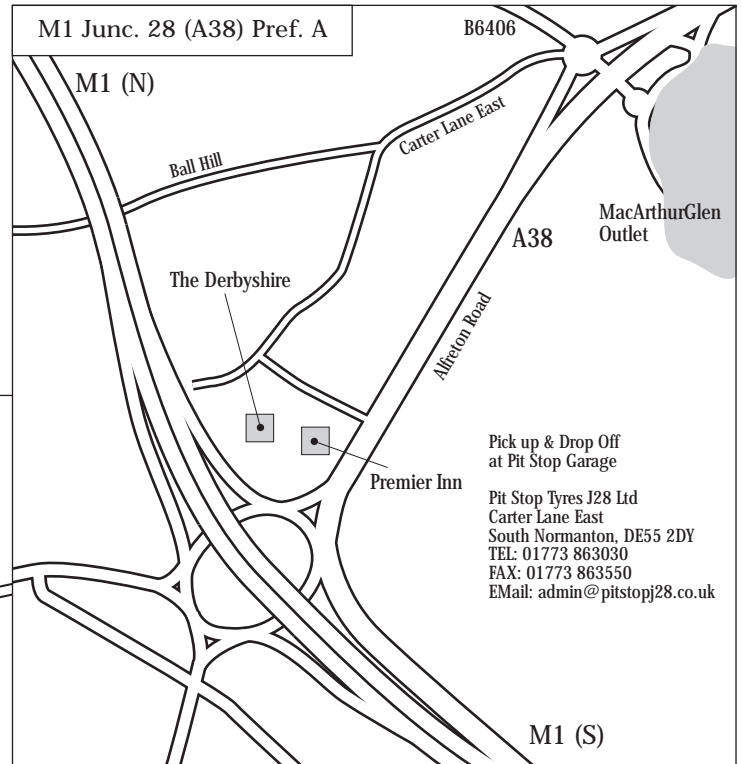

Pick-up /Drop-off Details

Notts
Point 6
UK - prefs A & B

Coach Telephone numbers:
Spain/Mediterranean/Atlantic: 00 44 7740 880280

UK office:
Day: 00 44 1430 422 111
Eves: 00 44 1430 422 111

Cycles access here down side road marked 'no entry'