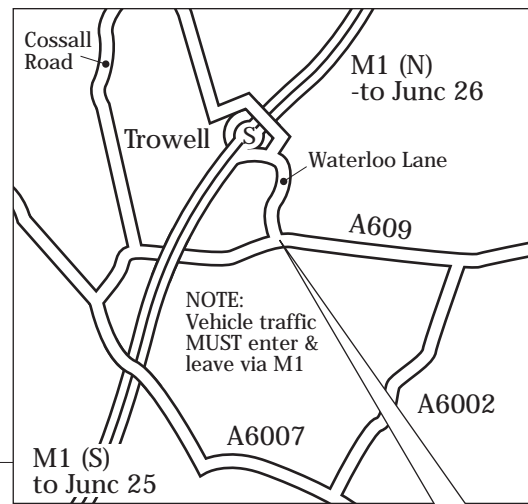

Pick-up /Drop-off Details

Notts
Point 6
UK - prefs A & B

Coach Telephone numbers:
Spain/Mediterranean/Atlantic: 00 44 7740 880280

UK office:
Day: 00 44 1430 422 111
Eves: 00 44 1430 422 111

Cycles access here down side road marked 'no entry'