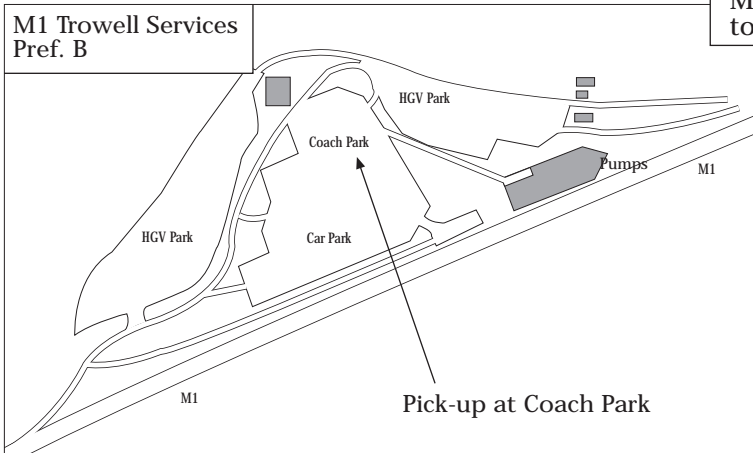

Pick-up /Drop-off Details

Notts
Point 6
UK - prefs A & B

Coach Telephone numbers:
Spain/Mediterranean/Atlantic: 00 44 7740 880280

UK office:
Day: 00 44 1430 422 111
Eves: 00 44 1430 422 111

Cycles access here down side road marked 'no entry'