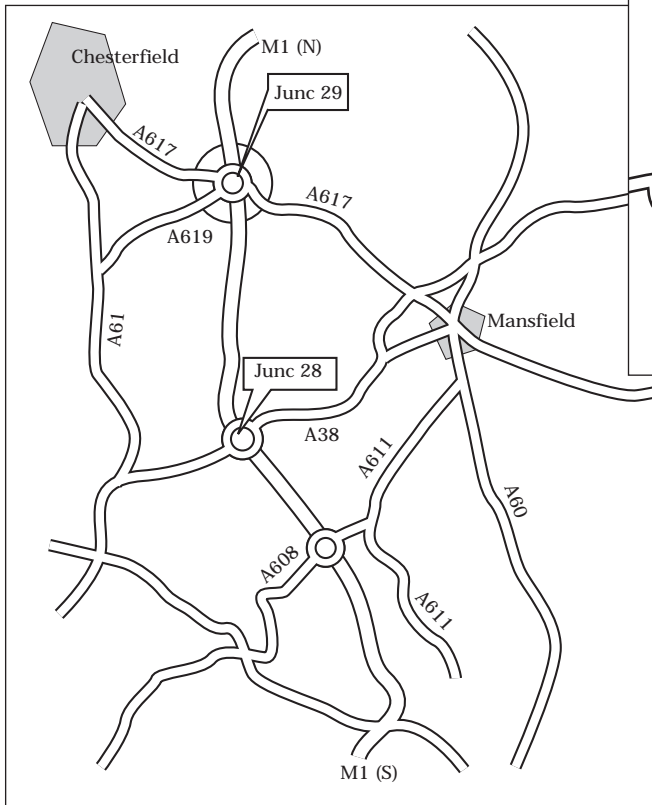

Pick-up /Drop-off Details

Notts
Point 6
UK - prefs A & B

Coach Telephone numbers:
Spain/Mediterranean/Atlantic: 00 44 7740 880280

UK office:
Day: 00 44 1430 422 111
Eves: 00 44 1430 422 111

Cycles access here down side road marked 'no entry'